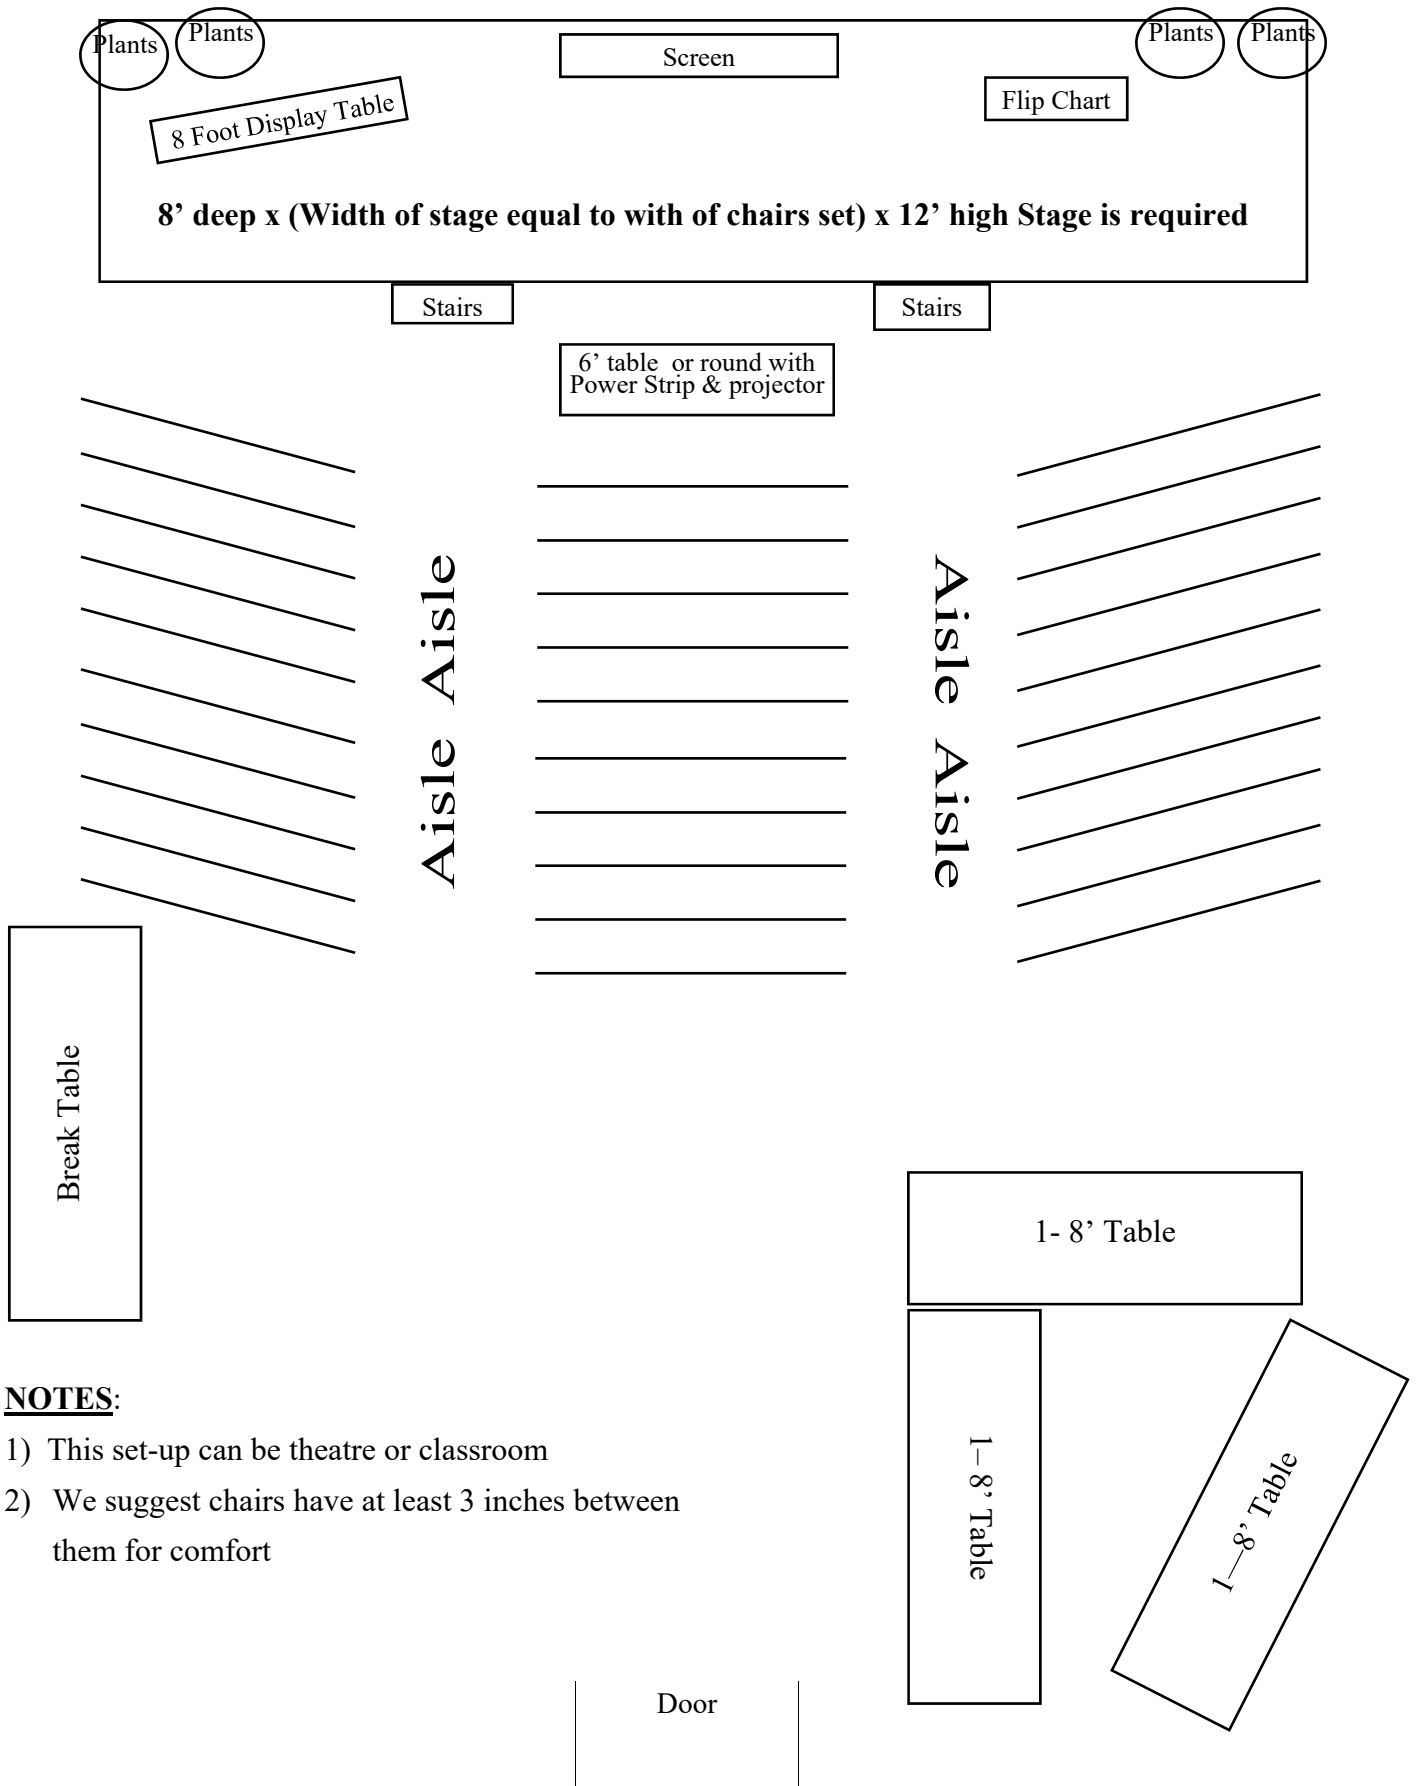

Suggested Set-up for Darryl Davis Speaker* 631-929-5555

Event Date: _____

Event Name: _____

NOTES:

- 1) This set-up can be theatre or classroom
- 2) We suggest chairs have at least 3 inches between them for comfort